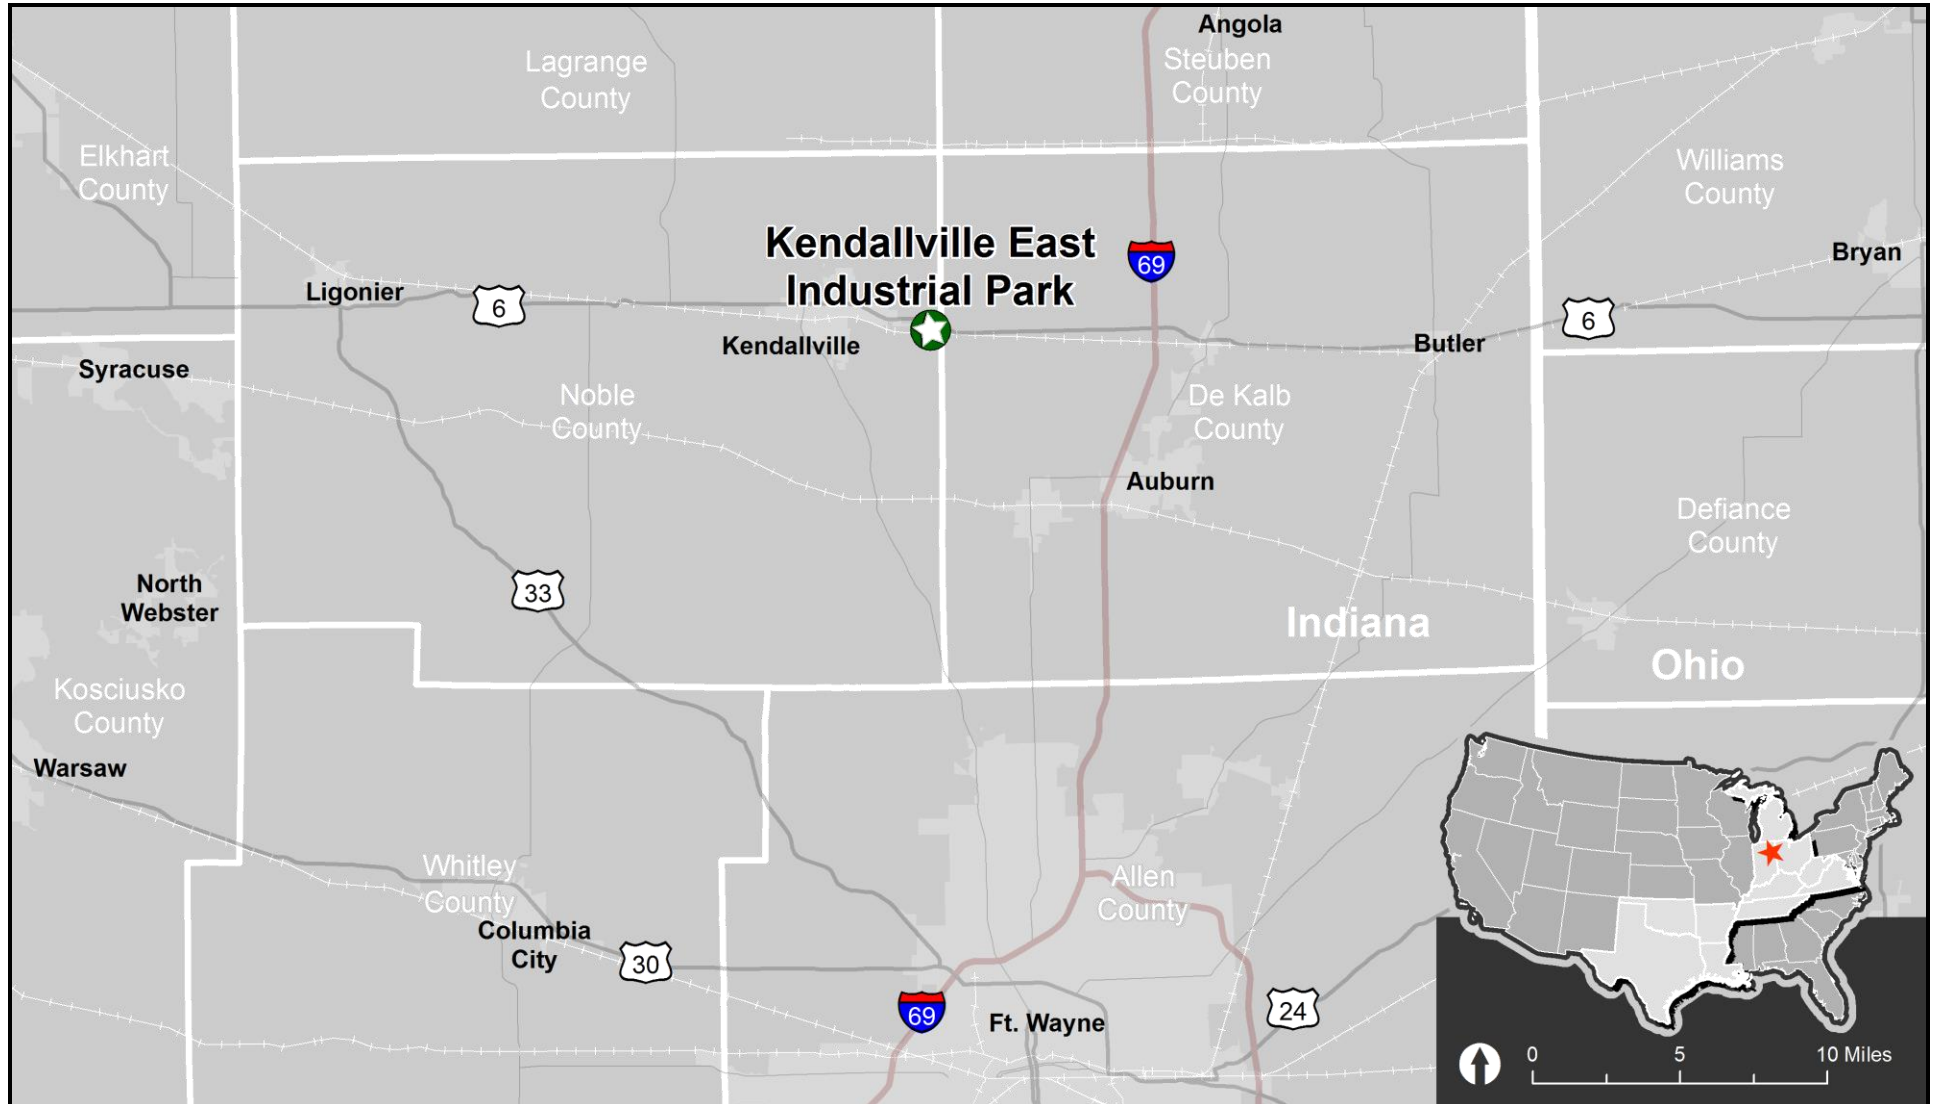

KENDALLVILLE EAST INDUSTRIAL PARK KENDALLVILLE, INDIANA

A unit of American Electric Power

Aerial View

Sources: Esri, DigitalGlobe, GeoEye, Earthstar Geographics, CNES/Airbus DS, USDA, USGS, AEX, Getmapping, Aerogrid, IGN, IGP, swisstopo, and the GIS User Community

KENDALLVILLE EAST INDUSTRIAL PARK KENDALLVILLE, INDIANA

Bird's Eye View Including Rail

A unit of American Electric Power

SOURCE: Pictometry (April 2008)

KENDALLVILLE EAST INDUSTRIAL PARK KENDALLVILLE, INDIANA

A unit of American Electric Power

Local Proximity Map

KENDALLVILLE EAST INDUSTRIAL PARK KENDALLVILLE, INDIANA

A unit of American Electric Power

20, 40 & 60 Minute Drive-Times

KENDALLVILLE EAST INDUSTRIAL PARK KENDALLVILLE, INDIANA