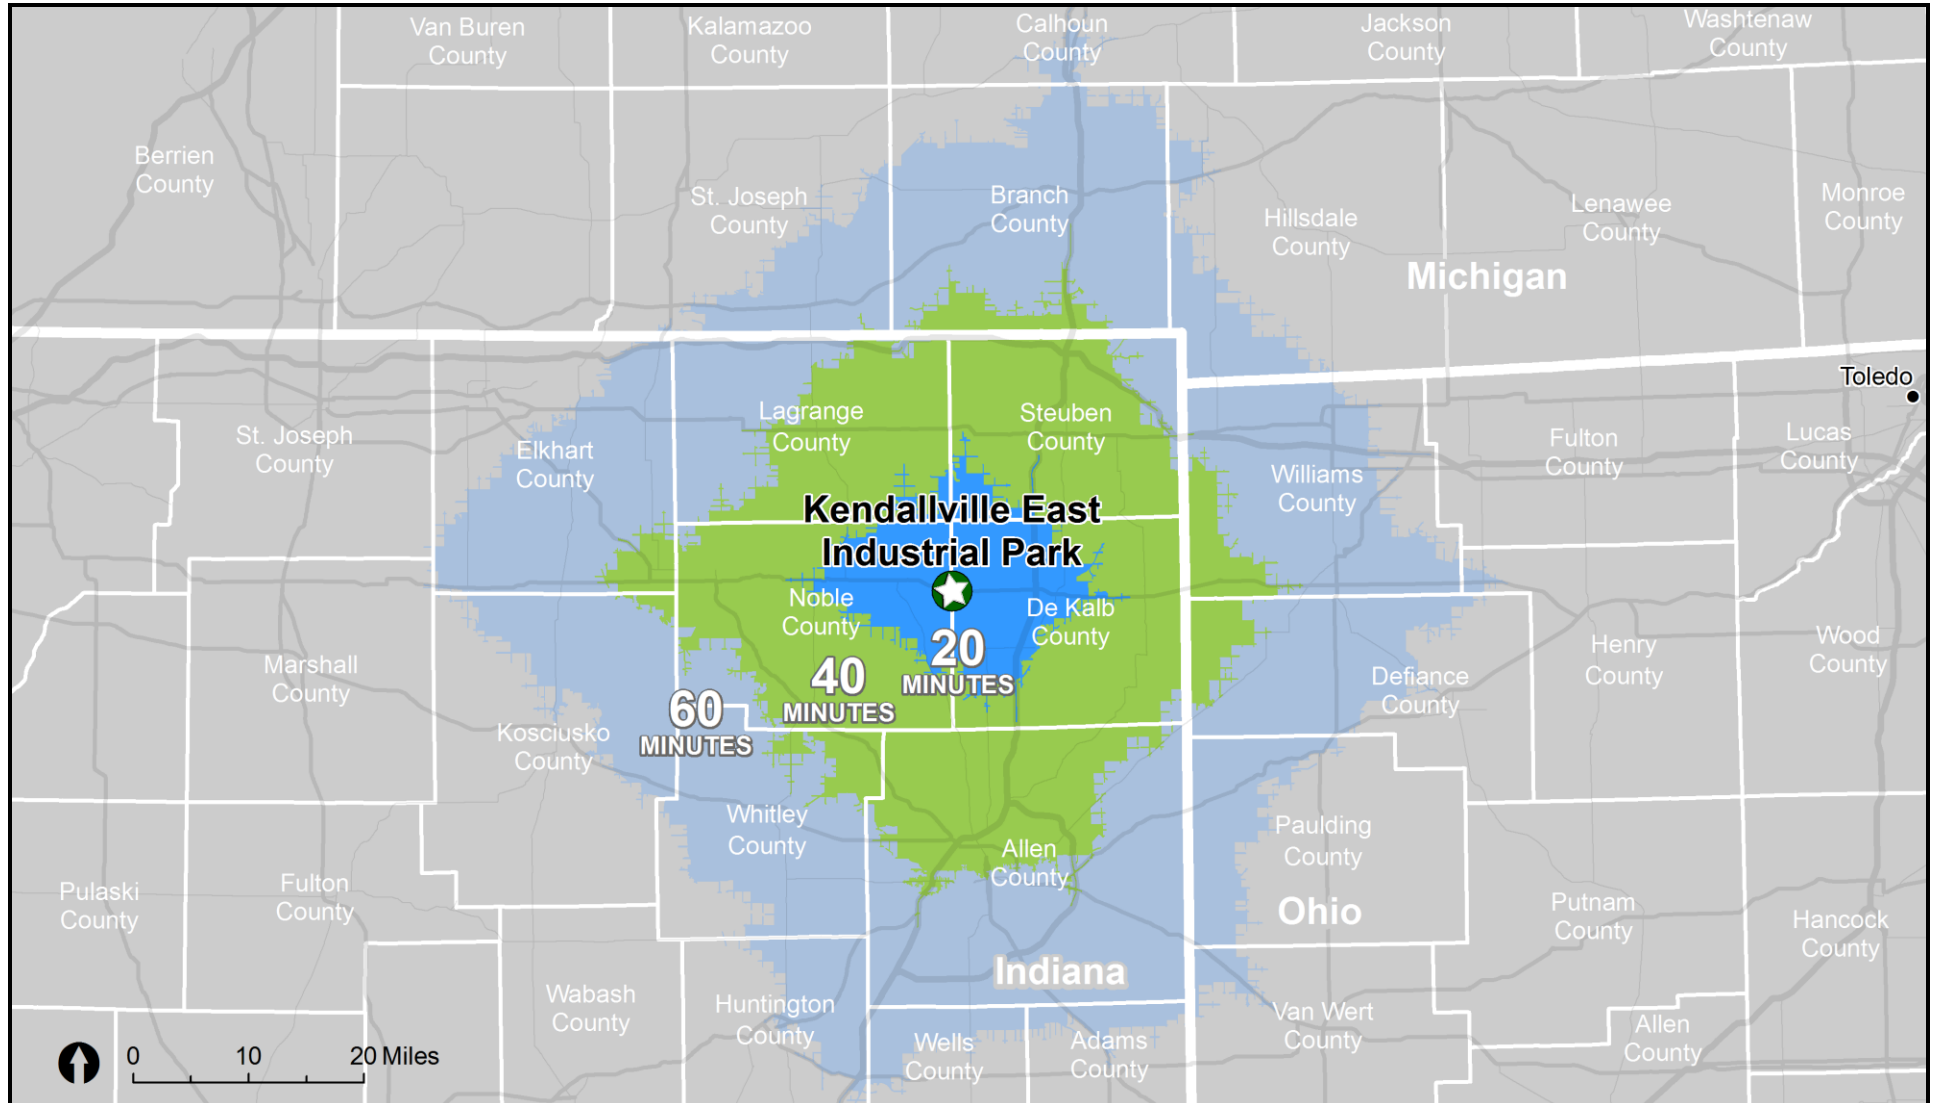

KENDALLVILLE EAST INDUSTRIAL PARK KENDALLVILLE, INDIANA

Bird's Eye View Including Rail

A unit of American Electric Power

SOURCE: Pictometry (April 2008)

KENDALLVILLE EAST INDUSTRIAL PARK KENDALLVILLE, INDIANA

A unit of American Electric Power

Local Proximity Map

KENDALLVILLE EAST INDUSTRIAL PARK KENDALLVILLE, INDIANA

A unit of American Electric Power

20, 40 & 60 Minute Drive-Times

KENDALLVILLE EAST INDUSTRIAL PARK KENDALLVILLE, INDIANA

A unit of American Electric Power

Access to Regional Markets