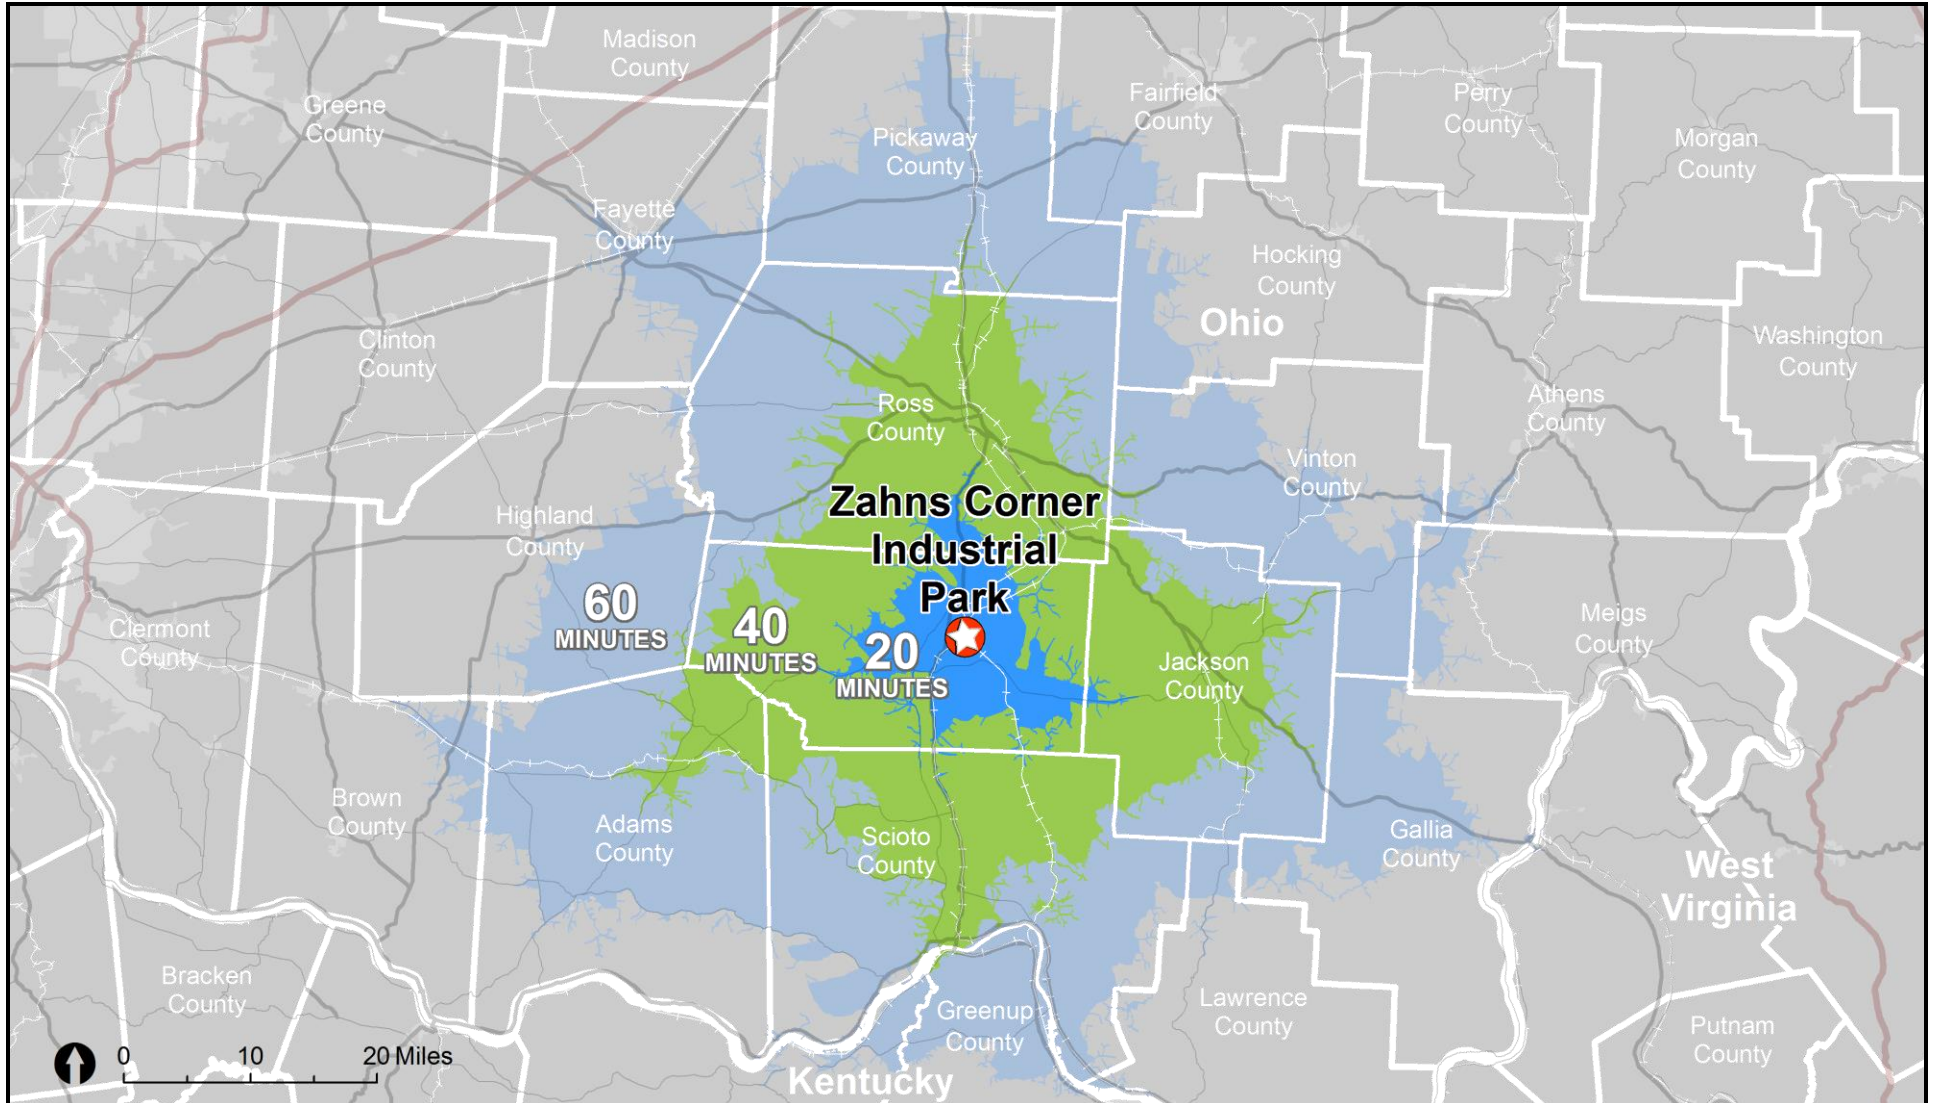

ZAHNS CORNER INDUSTRIAL PARK PIKETON, OHIO

Aerial View

Image courtesy of USGS Earthstar Geographics SIO © 2016 Microsoft Corporation

ZAHNS CORNER INDUSTRIAL PARK

PIKETON, OHIO

Local Proximity Map

ZAHNS CORNER INDUSTRIAL PARK

PIKETON, OHIO

20, 40 & 60 Minute Drive-Times

ZAHNS CORNER INDUSTRIAL PARK

PIKETON, OHIO

Access to Regional Markets