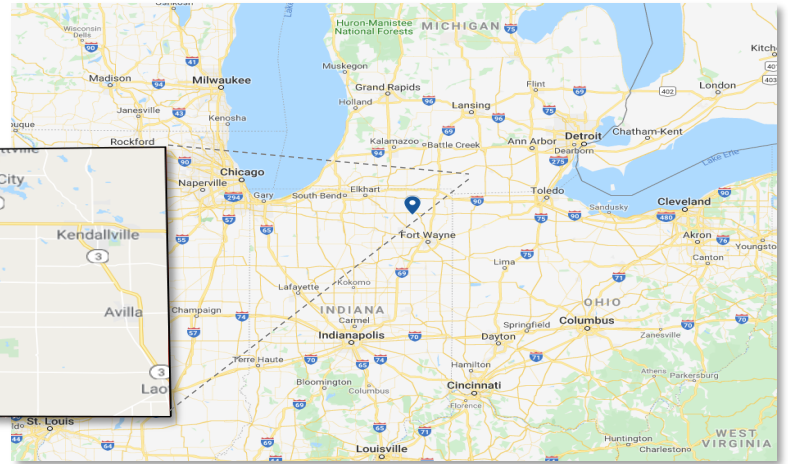

TRANSPORTATION

NORTHEAST INDIANA
REGIONAL PARTNERSHIP

Located in the Crossroads of America with close proximity to eight of the

nation's longest highways, traversed by two railways, less than an hour from two international airports and about two hours from the Port of Indiana.

NOBLE COUNTY, INDIANA

Highways

Railways

TRANSPORTATION

AIRPORTS

Kendallville Municipal Airport

363 E. Airport Road
Kendallville, IN 46755
4,399' runway
Heated hangar

South Bend International Airport (SBD)

4477 Progress Drive
South Bend, IN 46628
12 non-stop flights
Allegiant, American Airlines, Delta, United

Fort Wayne International Airport (FWA) Smith Field Airport (SMD)

3801 W. Ferguson Road
Fort Wayne, IN 46809
14 non-stop flights
Allegiant, American Airlines, Delta, United

Other regional airports:

Dekalb County (Auburn, IN)
Goshen Municipal (Goshen, IN)