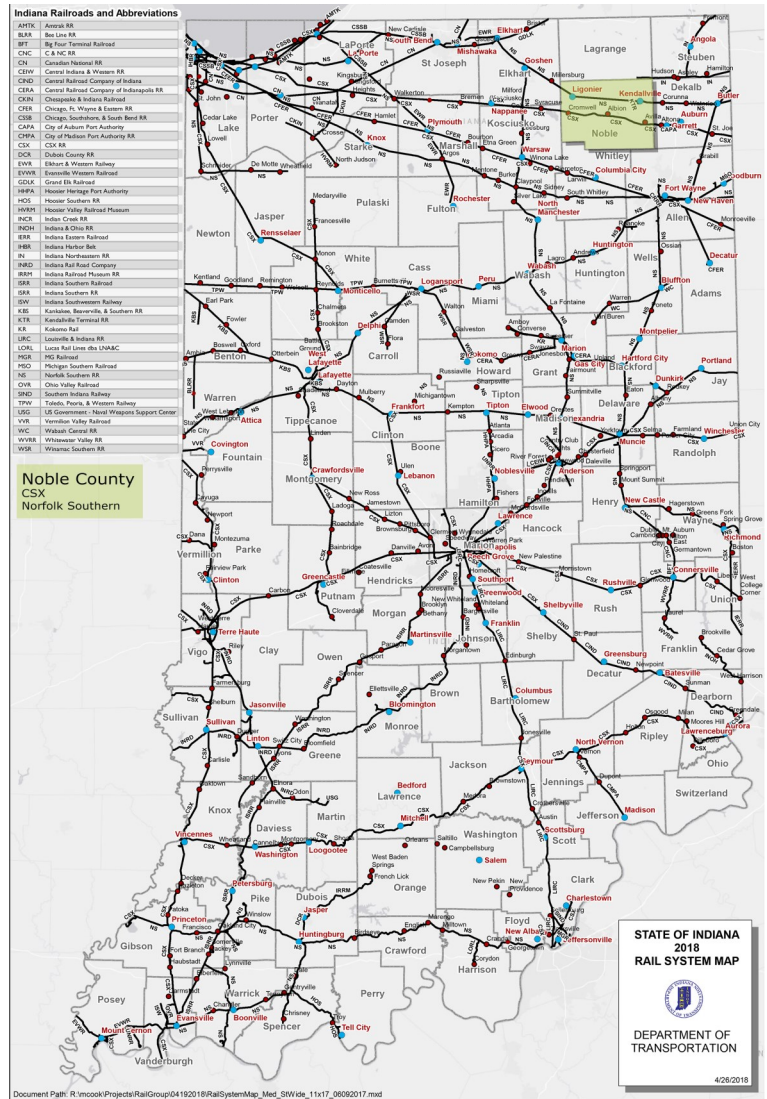

TRANSPORTATION

NORTHEAST INDIANA
REGIONAL PARTNERSHIP

Located in the Crossroads of America with close proximity to eight of the

nation's longest highways, traversed by two railways, less than an hour from two international airports and about two hours from the Port of Indiana.

NOBLE COUNTY, INDIANA

Highways

Railways

TRANSPORTATION

AIRPORTS

Kendallville Municipal Airport

363 E. Airport Road
Kendallville, IN 46755
4,399' runway
Heated hangar

South Bend International Airport (SBD)

4477 Progress Drive
South Bend, IN 46628
12 non-stop flights
Allegiant, American Airlines, Delta, United

Fort Wayne International Airport (FWA) Smith Field Airport (SMD)

3801 W. Ferguson Road
Fort Wayne, IN 46809
14 non-stop flights
Allegiant, American Airlines, Delta, United

Other regional airports:

Dekalb County (Auburn, IN)
Goshen Municipal (Goshen, IN)