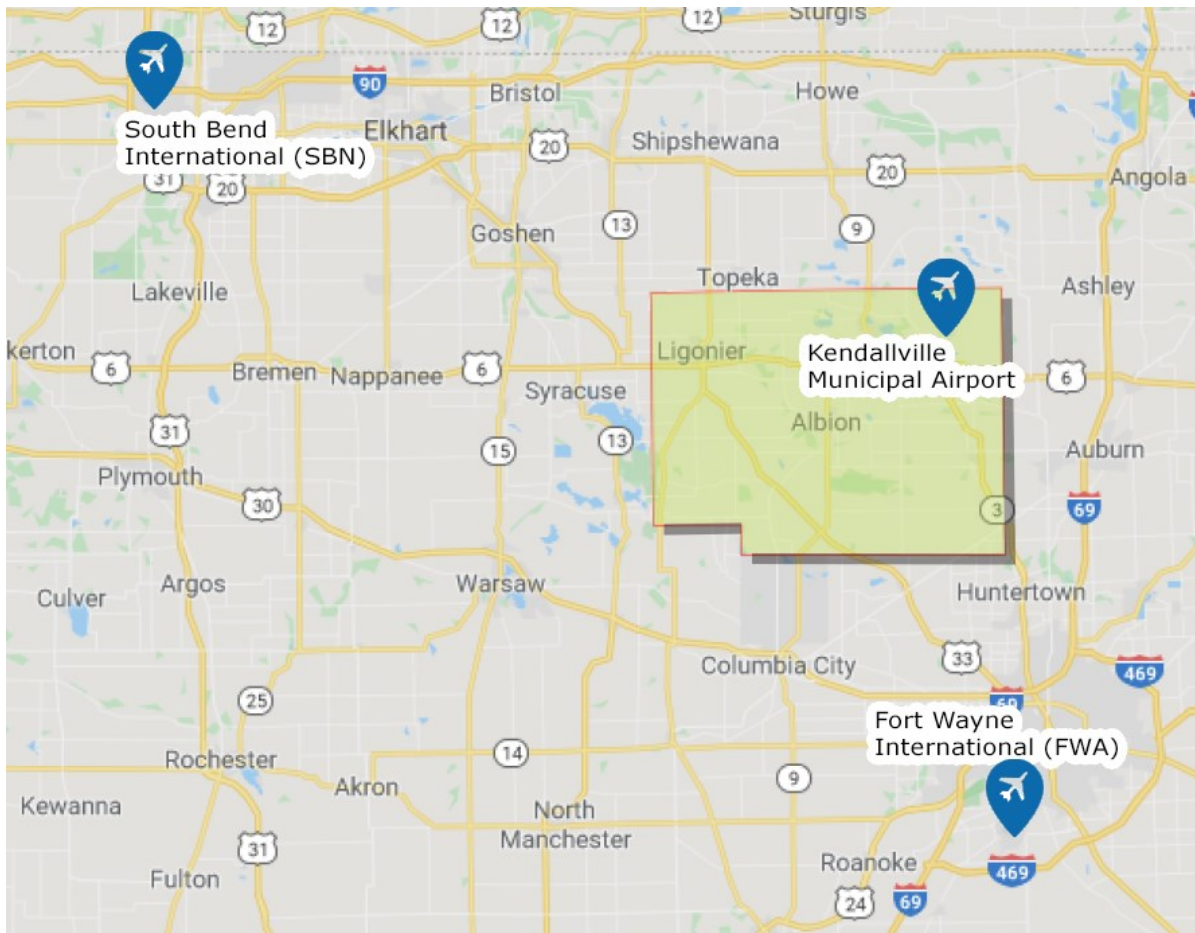

TRANSPORTATION

NORTHEAST INDIANA
REGIONAL PARTNERSHIP

Located in the Crossroads of America with close proximity to eight of the

nation's longest highways, traversed by two railways, less than an hour from two international airports and about two hours from the Port of Indiana.

NOBLE COUNTY, INDIANA

Highways

Railways

TRANSPORTATION

AIRPORTS

Kendallville Municipal Airport

363 E. Airport Road
Kendallville, IN 46755
4,399' runway
Heated hangar

South Bend International Airport (SBD)

4477 Progress Drive
South Bend, IN 46628
12 non-stop flights
Allegiant, American Airlines, Delta, United

Fort Wayne International Airport (FWA) Smith Field Airport (SMD)

3801 W. Ferguson Road
Fort Wayne, IN 46809
14 non-stop flights
Allegiant, American Airlines, Delta, United

Other regional airports:

Dekalb County (Auburn, IN)
Goshen Municipal (Goshen, IN)