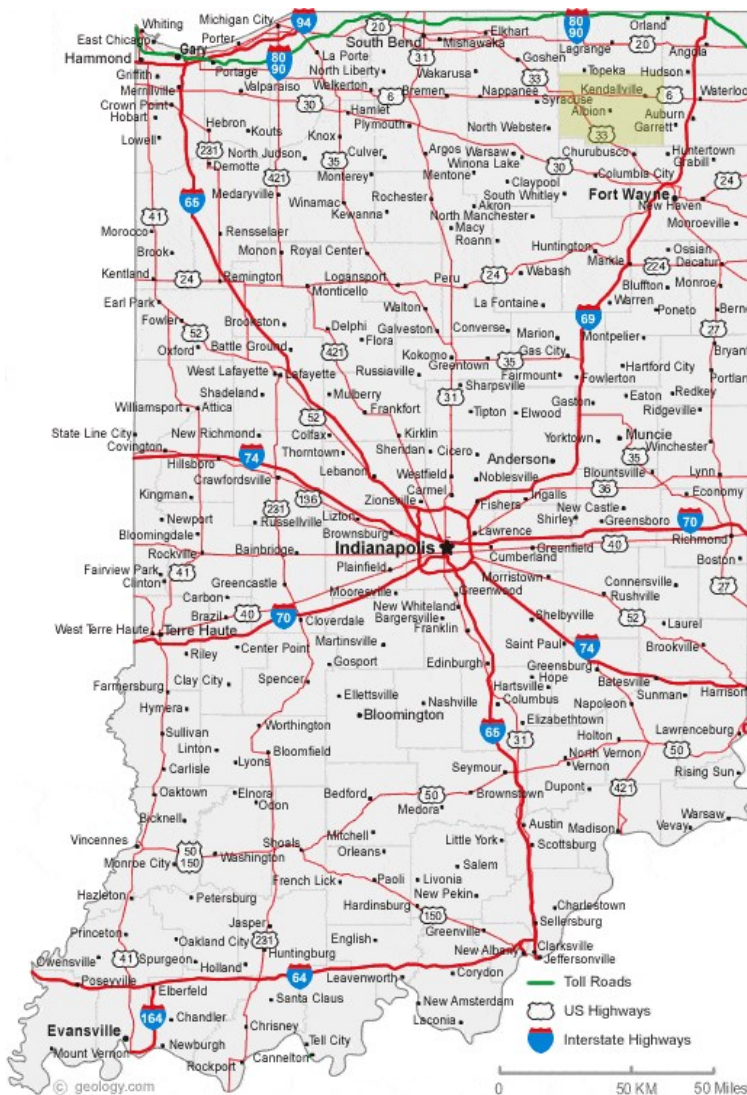

TRANSPORTATION

NORTHEAST INDIANA
REGIONAL PARTNERSHIP

Located in the Crossroads of America with close proximity to eight of the

nation's longest highways, traversed by two railways, less than an hour from two international airports and about two hours from the Port of Indiana.

NOBLE COUNTY, INDIANA

Highways

Railways

TRANSPORTATION

AIRPORTS

Kendallville Municipal Airport

363 E. Airport Road
Kendallville, IN 46755
4,399' runway
Heated hangar

South Bend International Airport (SBD)

4477 Progress Drive
South Bend, IN 46628
12 non-stop flights
Allegiant, American Airlines, Delta, United

Fort Wayne International Airport (FWA) Smith Field Airport (SMD)

3801 W. Ferguson Road
Fort Wayne, IN 46809
14 non-stop flights
Allegiant, American Airlines, Delta, United

Other regional airports:

Dekalb County (Auburn, IN)
Goshen Municipal (Goshen, IN)